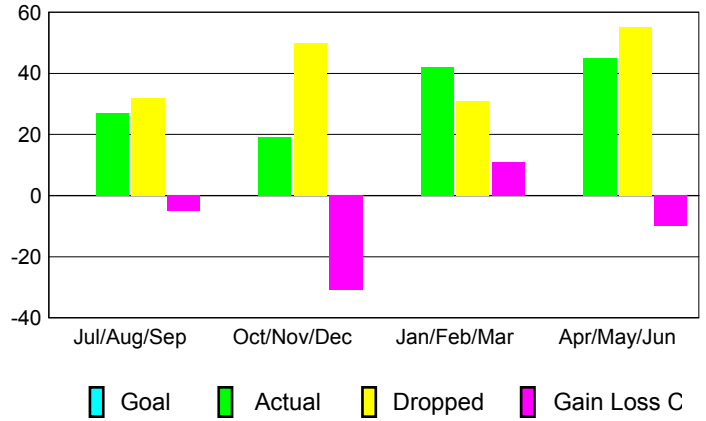

Membership Results 2012-2013
Goal, New, Dropped, Gain/Loss