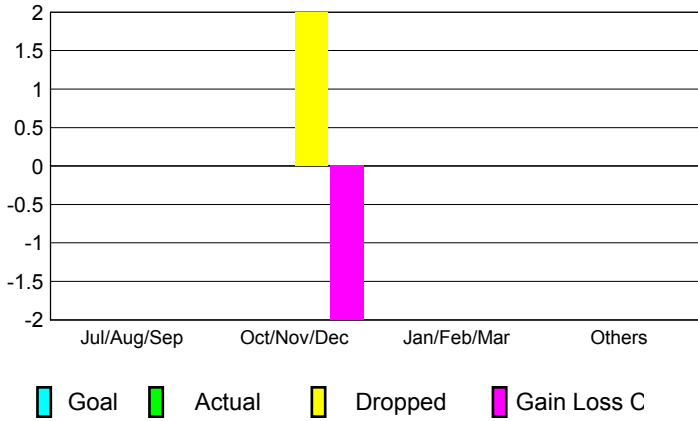

GMT: **CARL HARRELL**

Location: **GEORGIA**

GMT CA: **1**

CLUBS

Month	New Club Goal	Actual New Clubs	Actual Dropped Clubs	Gain/Loss of Clubs
2012-2013				
Jul/Aug/Sep	0	0	0	0
Oct/Nov/Dec	0	0	2	-2
Jan/Feb/Mar	0	0	0	0
Apr/May/June	0	0	0	0
Totals	0	0	2	-2

Club Results 2012-2013
Goal, New, Dropped, Gain/Loss

MEMBERSHIP

Month	Net Memb Goal	Actual New Memb	Actual Dropped Memb	Gain/Loss of Memb
2012-2013				
Jul/Aug/Sep	0	27	32	-5
Oct/Nov/Dec	0	19	50	-31
Jan/Feb/Mar	0	42	31	11
Apr/May/June	0	45	55	-10
Totals	0	133	168	-35